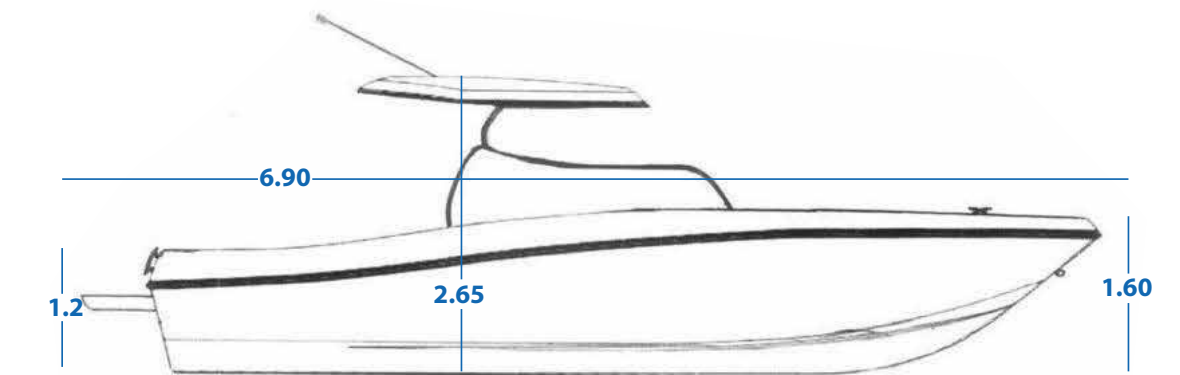

"ALKOUT 4K" is the real definition of "LUXURY FOR LIFE", it is not described as simple as that.

BOAT SPECIFICATIONS

Length overall	24 ft in (7.00 m)
Beam	8.366 ft in (2.46 m)
Draft	0.984 ft in (0.30 m)
Displacement	0.328 ft in (0.10 m)
Fuel tank capacity	Up to 160 L
Fresh water tank capacity	80 L
Recommended HP (Outboard)	150/200/250 HP

TRAILER

Tandem Axle

Tri Axle

DIMENSIONS

COLOR OPTIONS

Cadmium Green

Maroon

Yellow