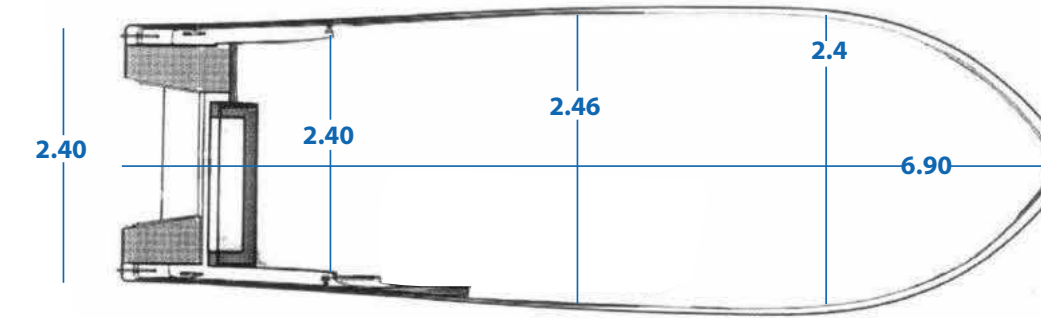

DIMENSIONS